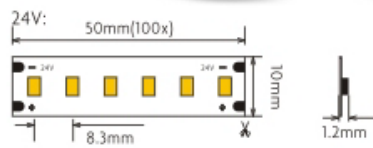

2835 Series Flexible led strip

FOCUS ON LED STRIP LIGHTING

- HIGH CRI LED
- COLOR CONSISTENCY
- HIGH EFFICACY
- COLOR PURITY

120LEDs/m 28.8w/m

Part No.	LED/m	Volt(DC)	CRI (Ra)	W/WW(K)	Power ± 5%	lm/m ± 5%	IPXX
LC120-N2835-W/WW-24-IP20	120	24V	80-95	6500 3500 5500 2700 4500 2400	28.8W/M	2600/2326	IP20
LC120-W2835-W/WW-24-IP65						2462/2197	IP65
LC120-W2835-W/WW-24-IP66						2513/2243	IP66
LC120-W2835-W/WW-24-IP67						2462/2197	IP67
LC120-W2835-W/WW-24-IP68						2408/2197	IP68