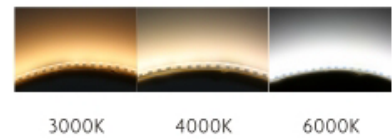

2835 Series Flexible led strip

FOCUS ON LED STRIP LIGHTING

- HIGH CRI LED
- COLOR CONSISTENCY
- HIGH EFFICACY
- COLOR PURITY

120LEDs/m 28.8w/m

Part No.	LED/m	Volt(DC)	CRI (Ra)	W/WW(K)	Power ± 5%	lm/m ± 5%	IPXX
LC120-N2835-W/WW-24-IP20	120	24V	80-95	6500 3500 5500 2700 4500 2400	28.8W/M	2600/2326	IP20
LC120-W2835-W/WW-24-IP65						2462/2197	IP65
LC120-W2835-W/WW-24-IP66						2513/2243	IP66
LC120-W2835-W/WW-24-IP67						2462/2197	IP67
LC120-W2835-W/WW-24-IP68						2408/2197	IP68