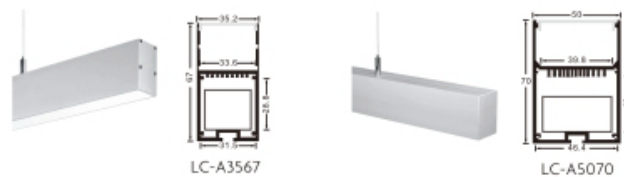

2835 Series Flexible led strip

FOCUS ON LED STRIP LIGHTING

- HIGH CRI LED
- COLOR CONSISTENCY
- HIGH EFFICACY
- COLOR PURITY

120LEDs/m 28.8w/m

Part No.	LED/m	Volt(DC)	CRI (Ra)	W/WW(K)	Power ± 5%	lm/m ± 5%	IPXX
LC120-N2835-W/WW-24-IP20	120	24V	80-95	6500 3500 5500 2700 4500 2400	28.8W/M	2600/2326	IP20
LC120-W2835-W/WW-24-IP65						2462/2197	IP65
LC120-W2835-W/WW-24-IP66						2513/2243	IP66
LC120-W2835-W/WW-24-IP67						2462/2197	IP67
LC120-W2835-W/WW-24-IP68						2408/2197	IP68